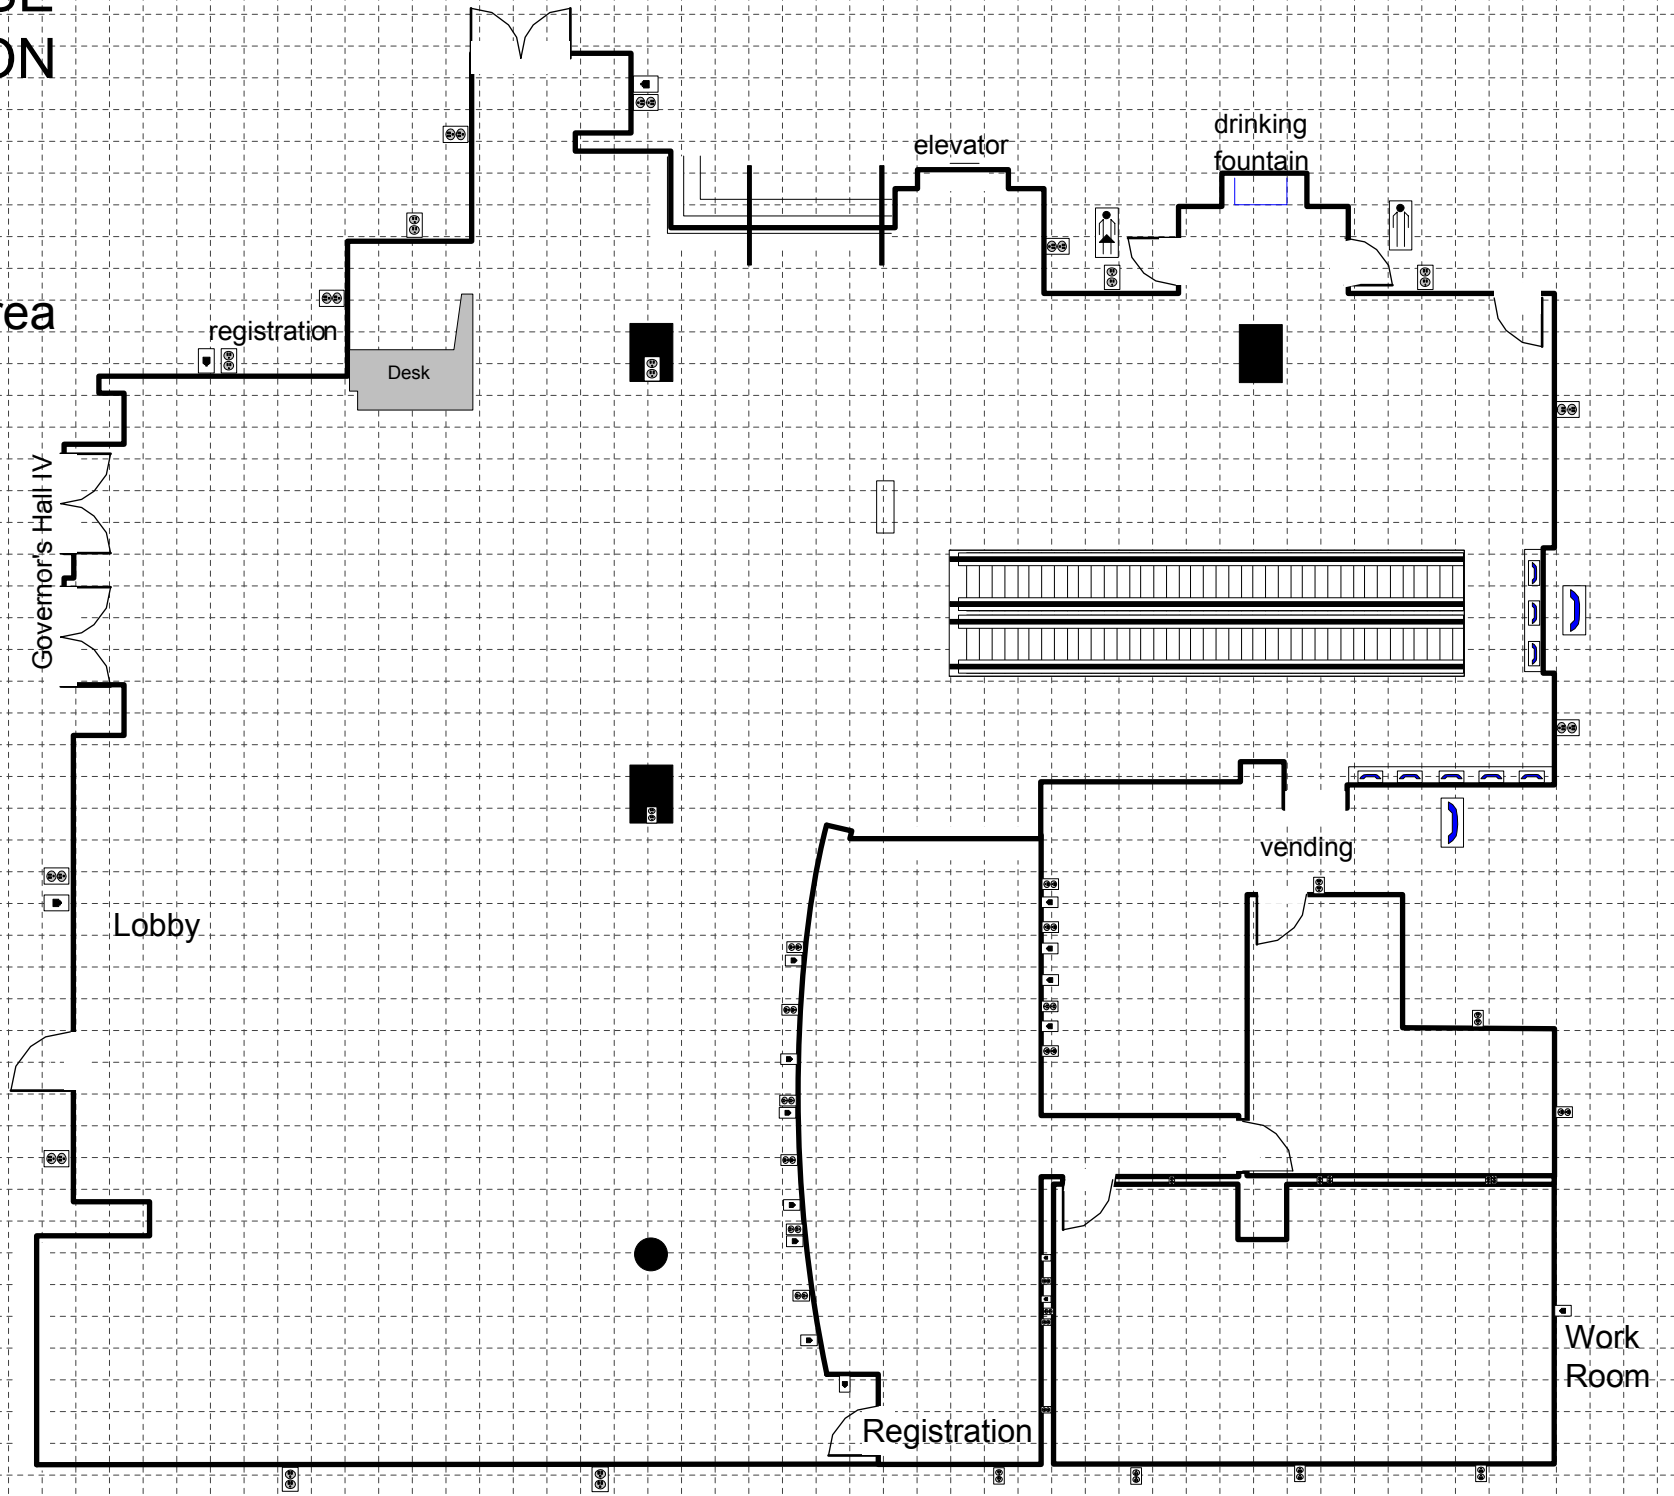

STATEHOUSE CONVENTION CENTER

Toltec Registration Area & Lobby

2' x 2' Grid