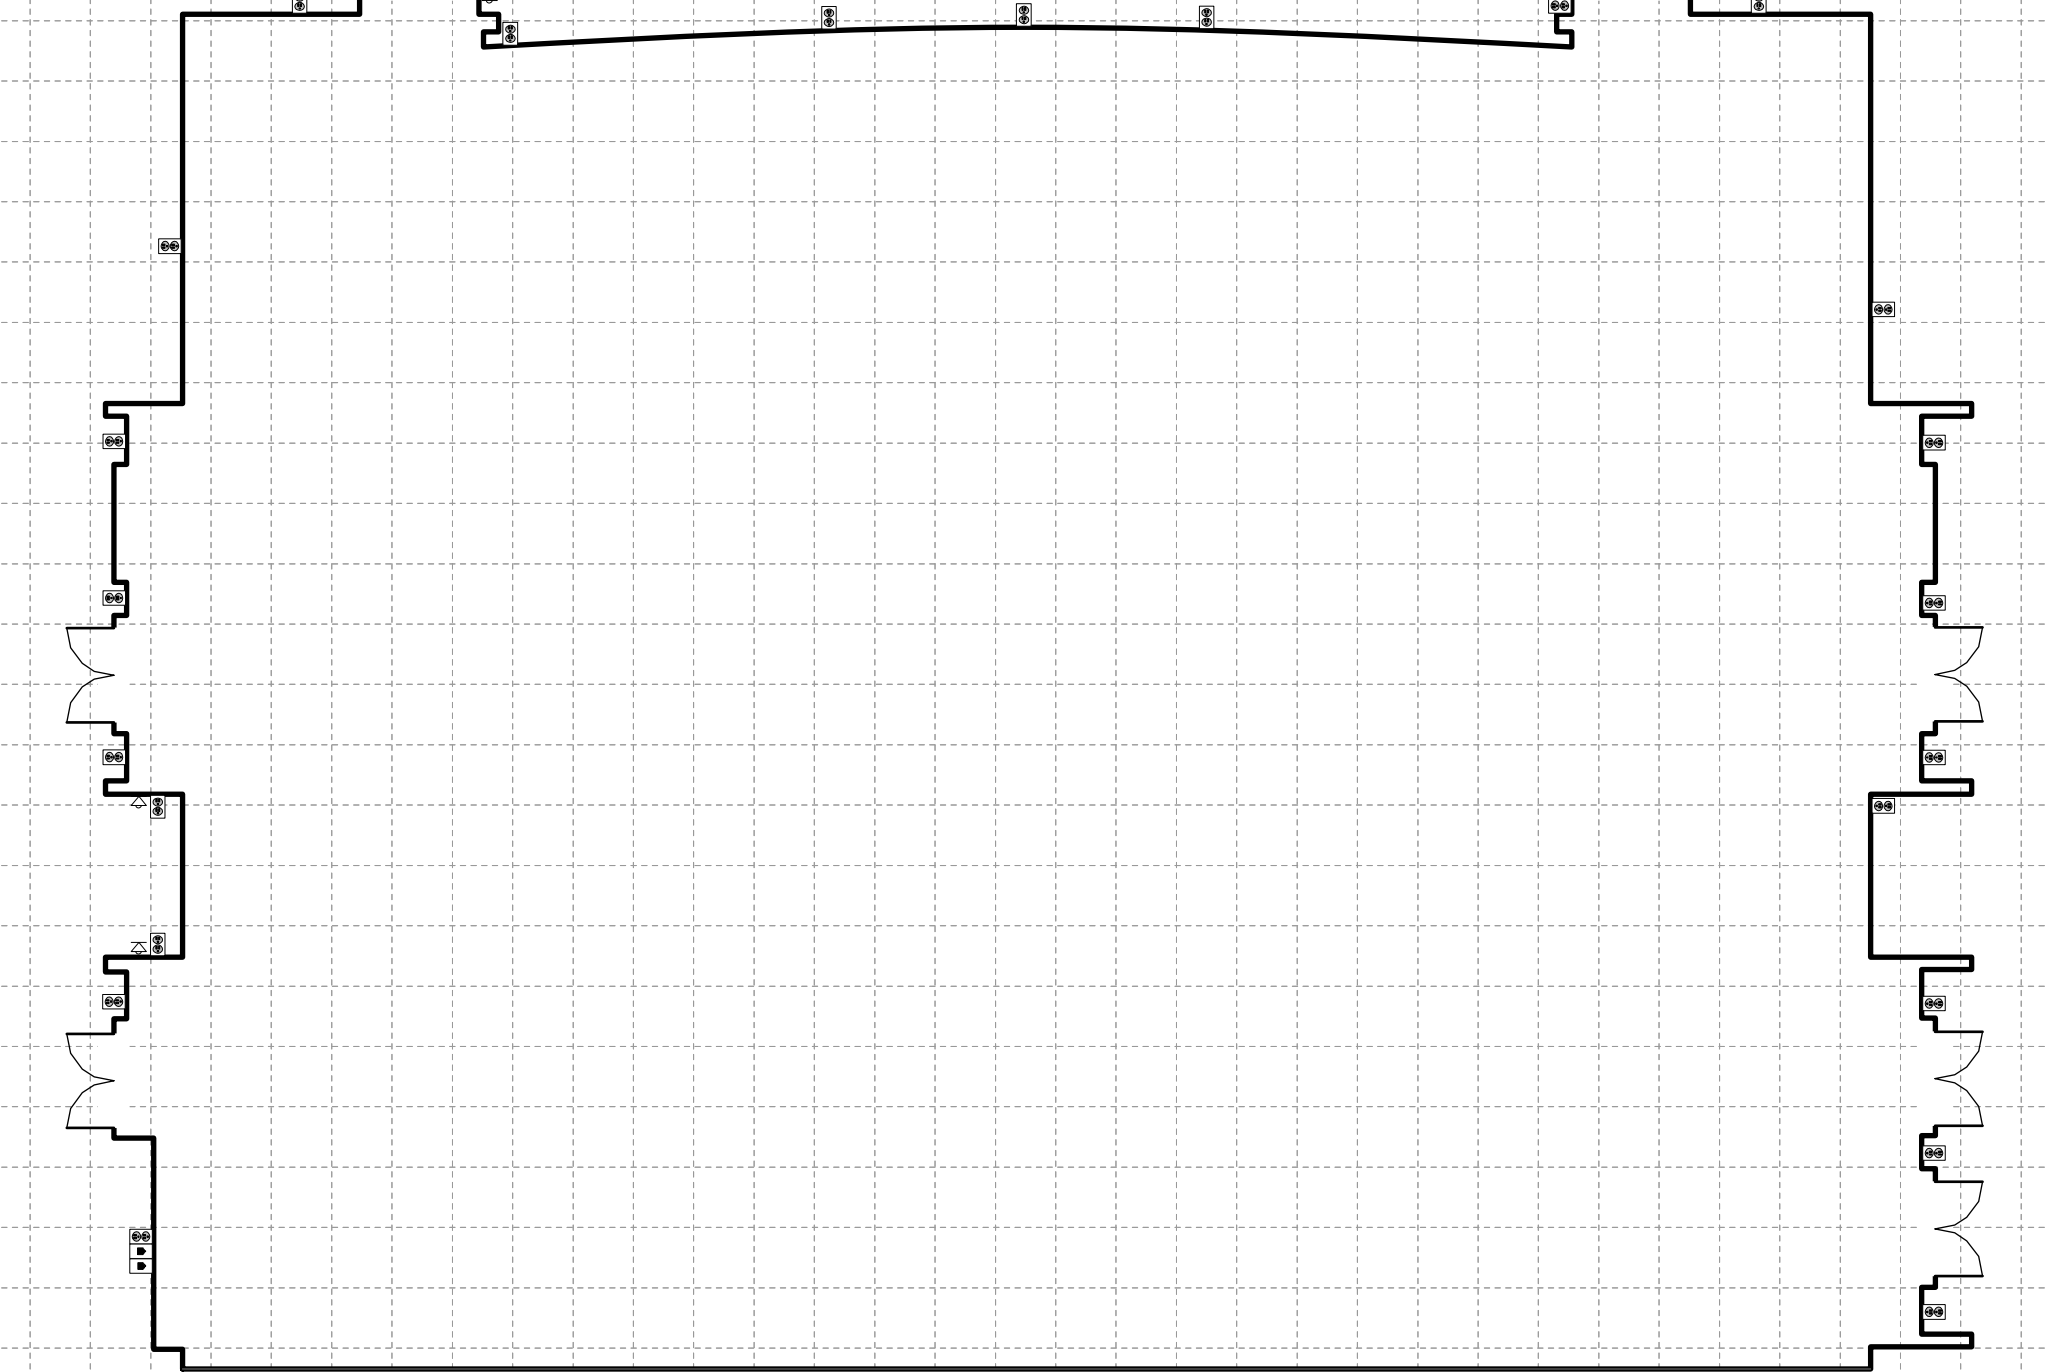

# STATEHOUSE CONVENTION CENTER Statehouse A

4' x 4' Grid