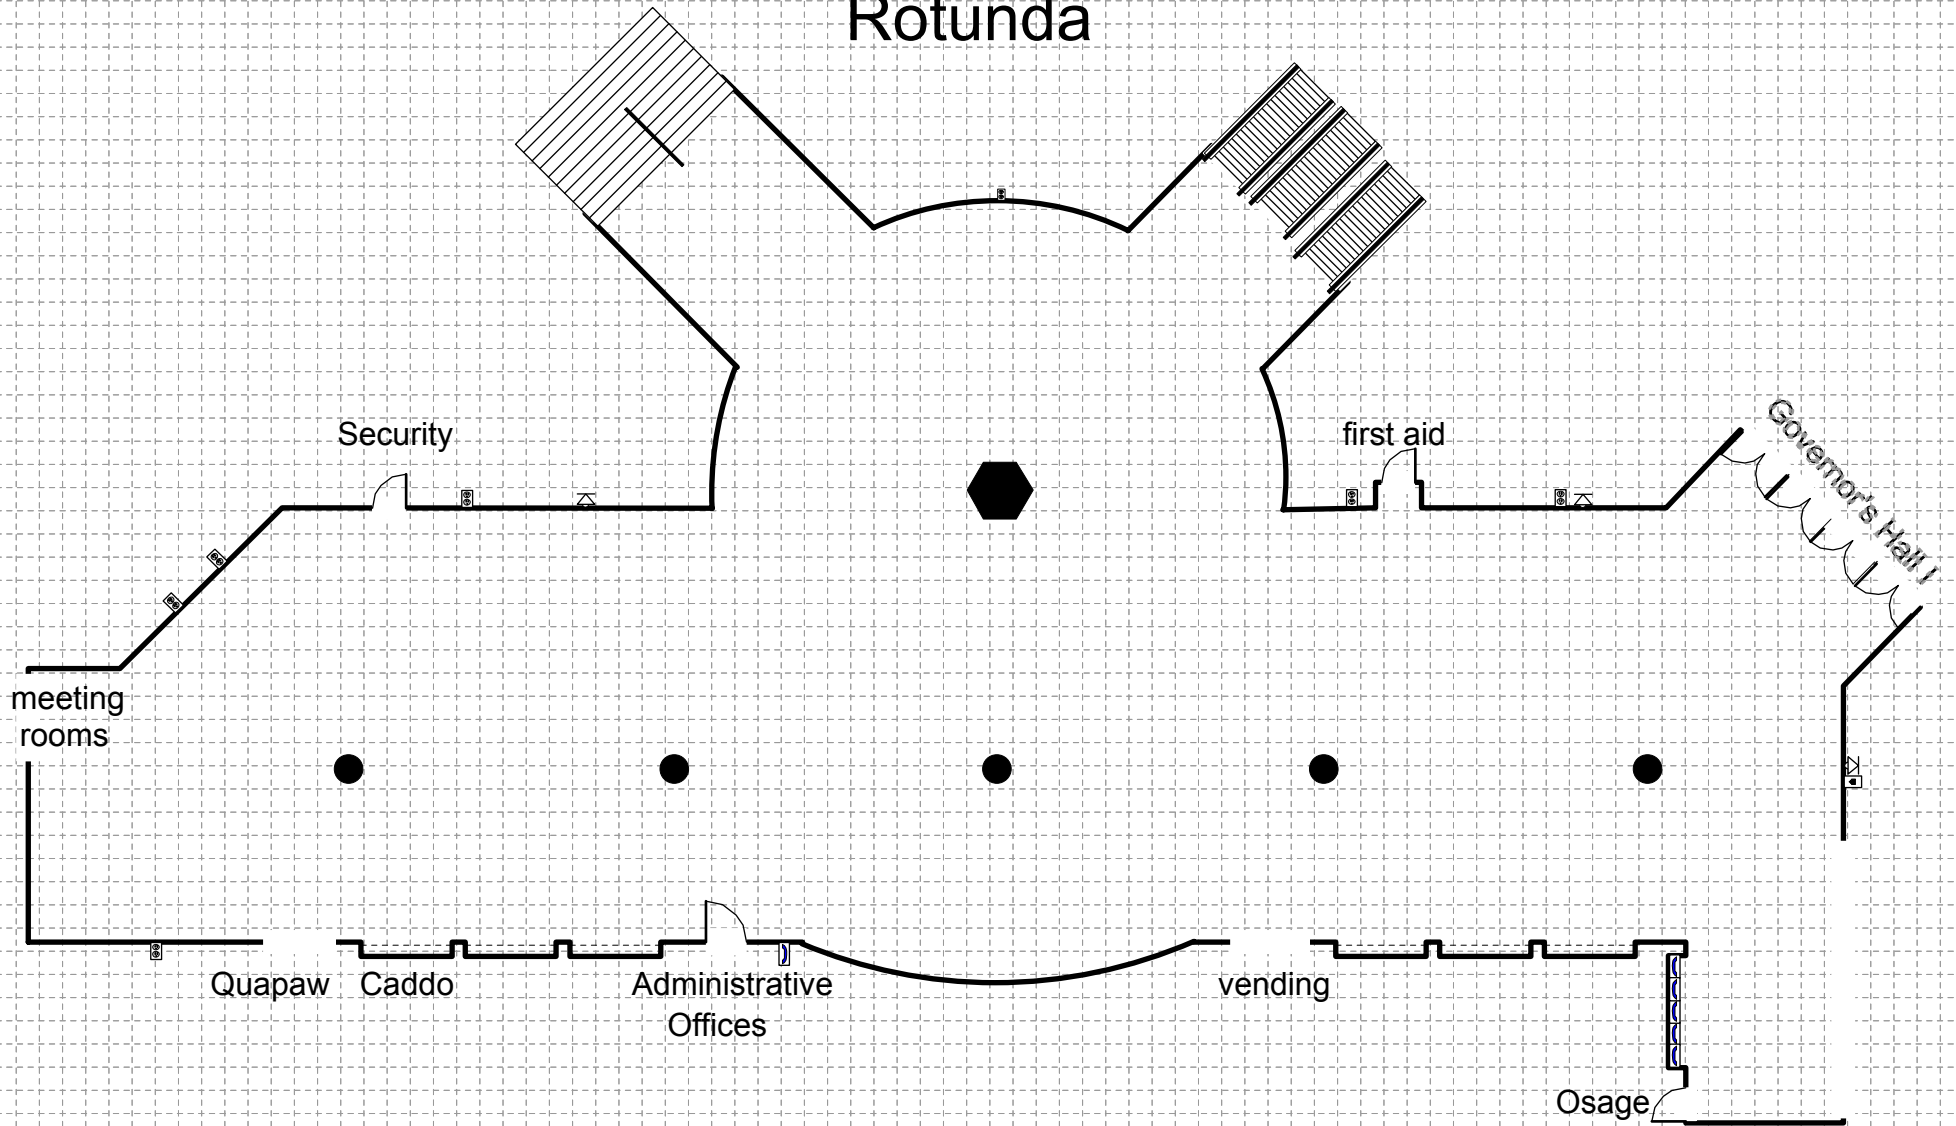

# STATEHOUSE CONVENTION CENTER

## Rotunda

2' x 2' Grid