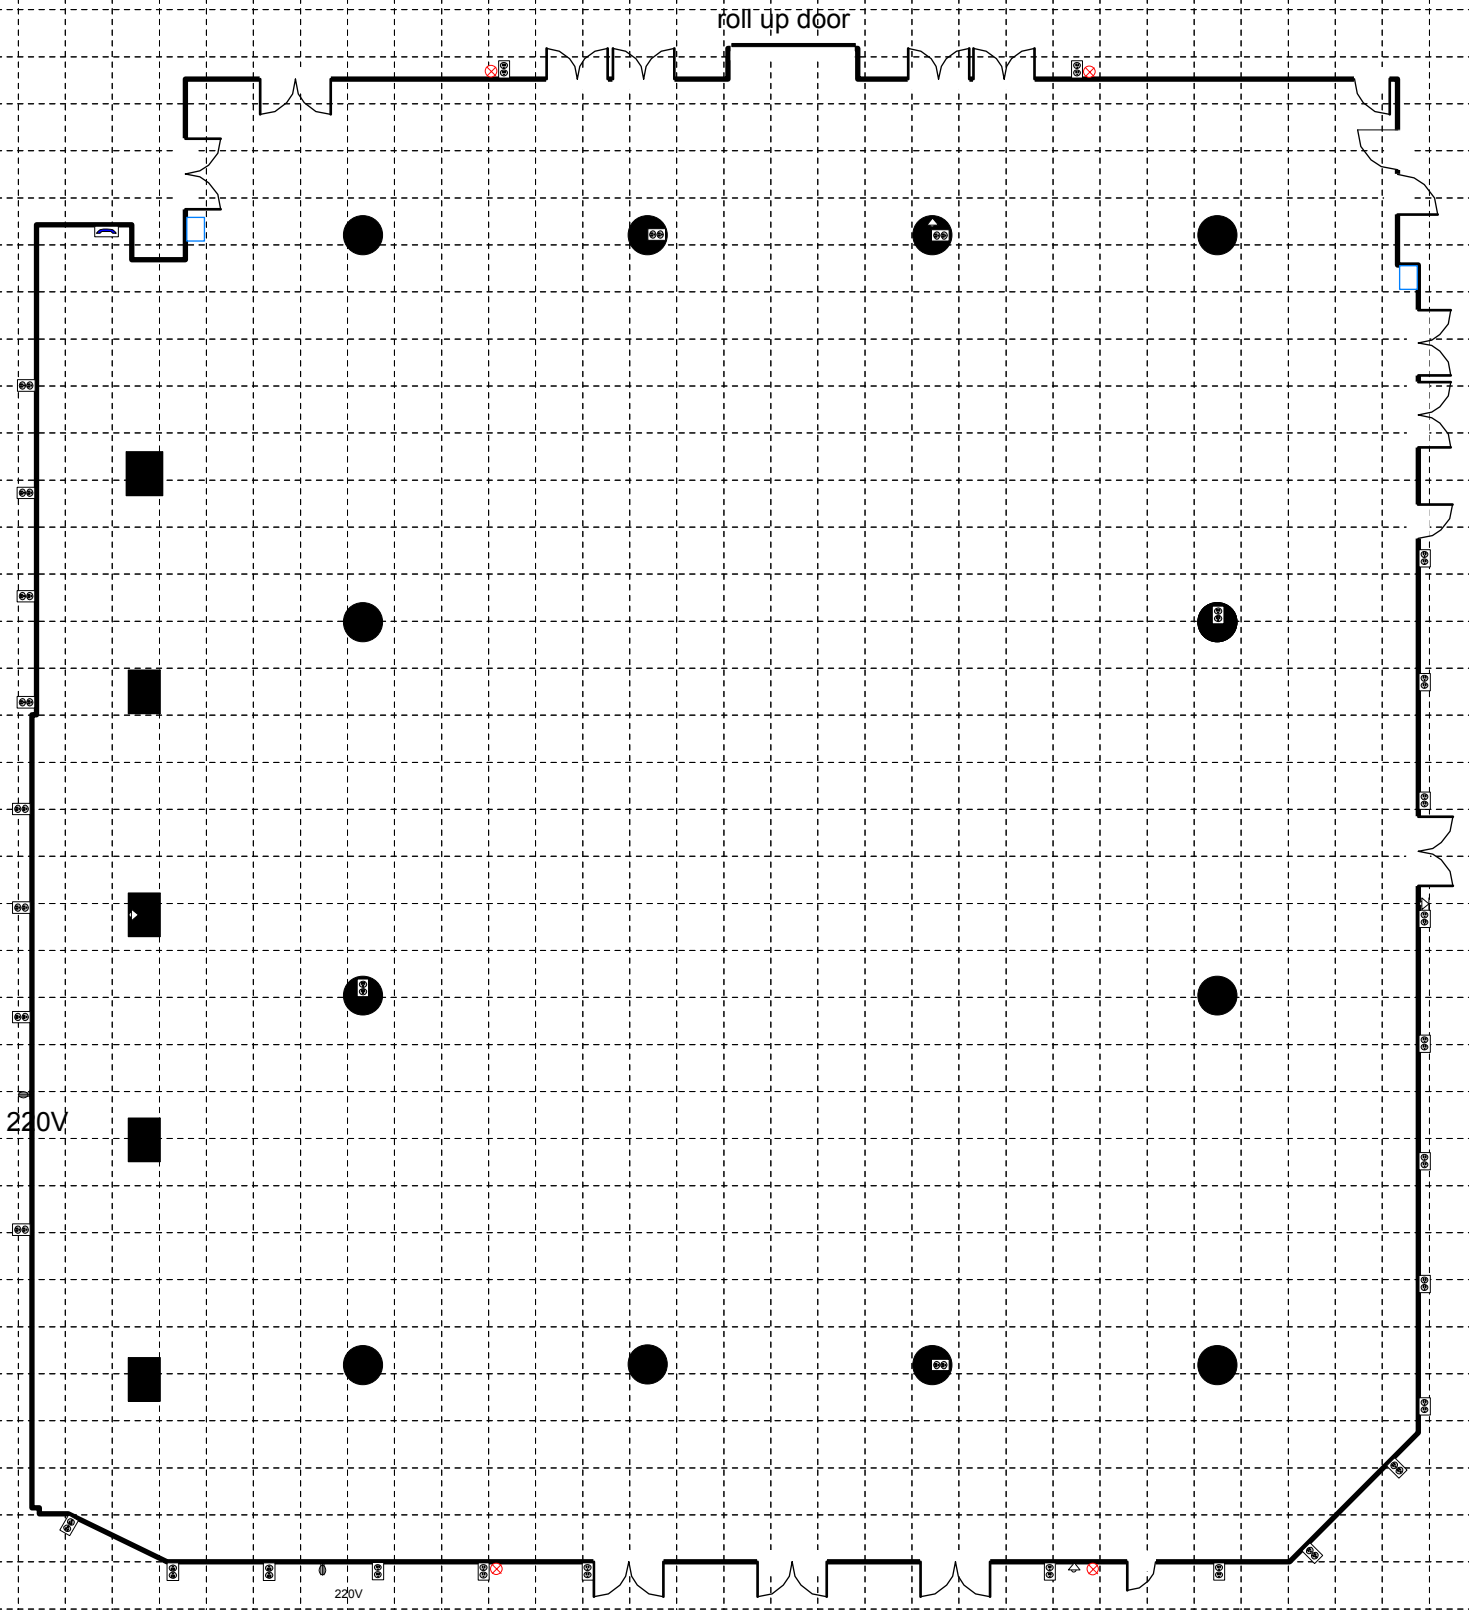

# ROBINSON CENTER

## Exhibition Hall

roll up door

4' x 4' Grid