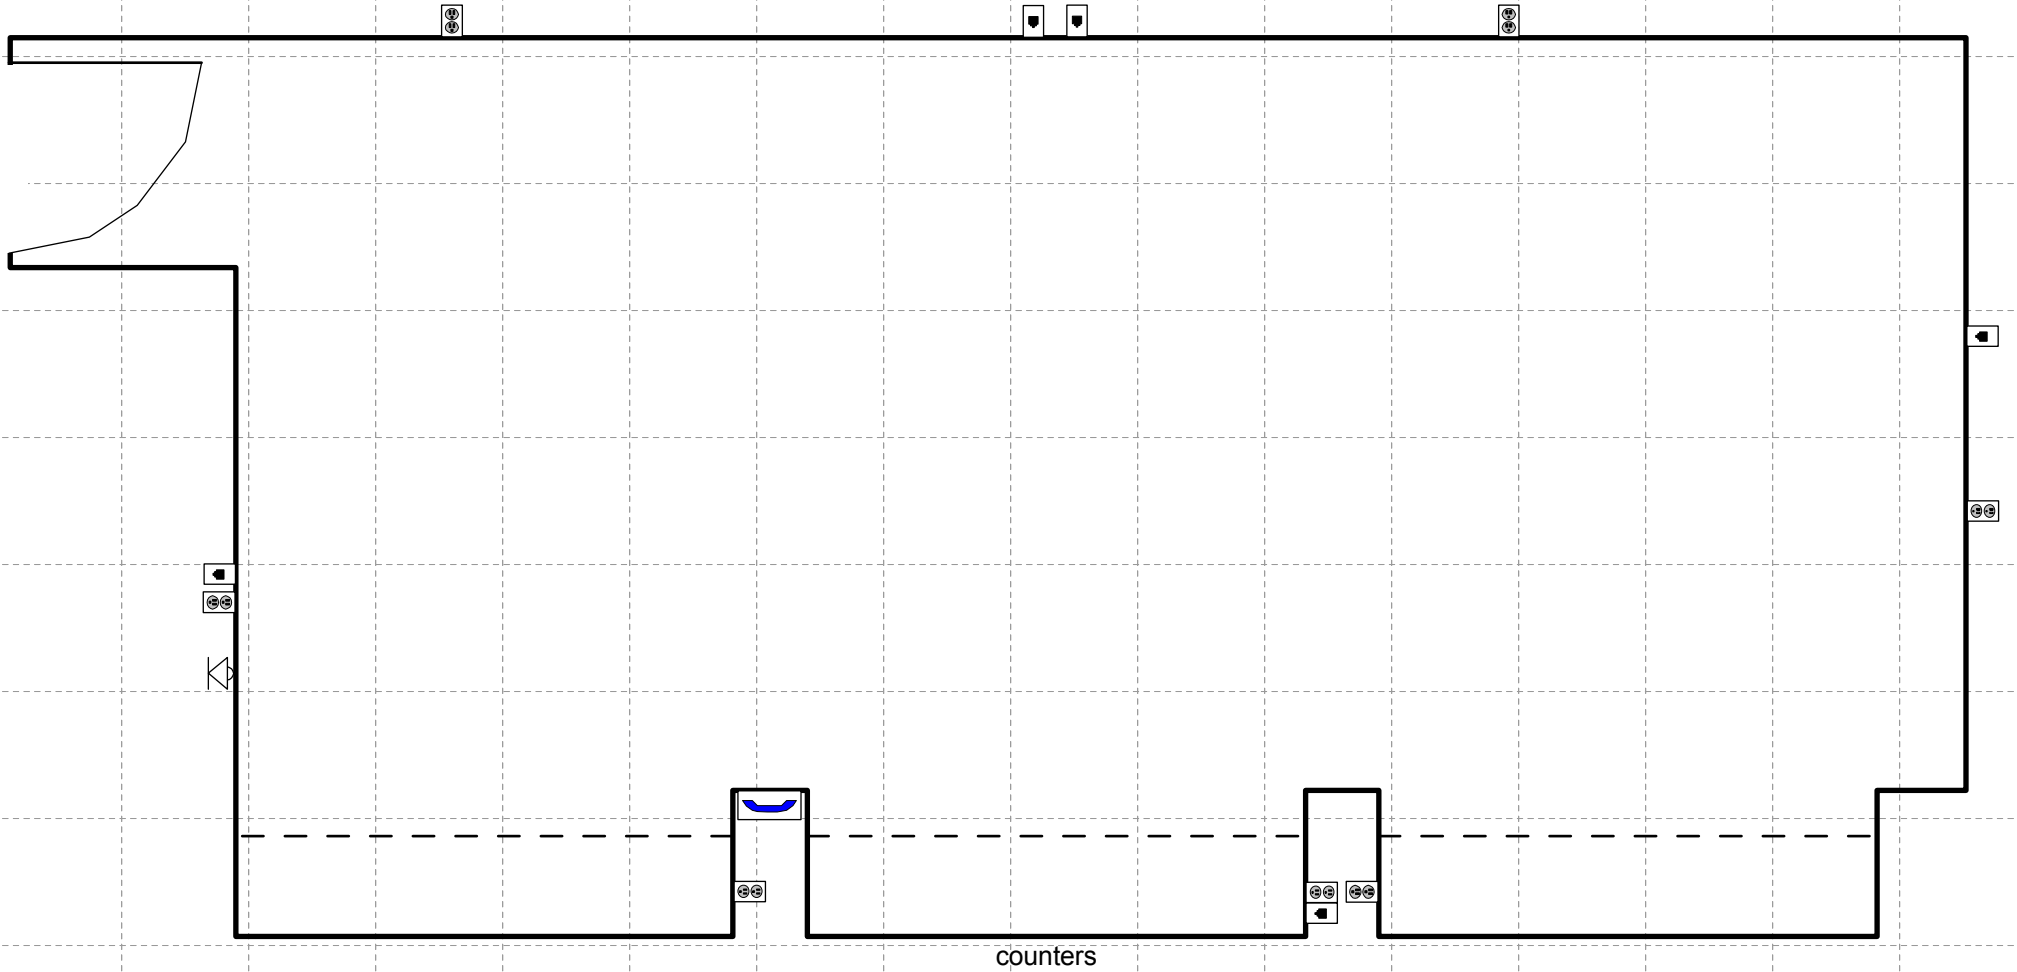

STATEHOUSE CONVENTION CENTER

Osage

2' x 2' Grid