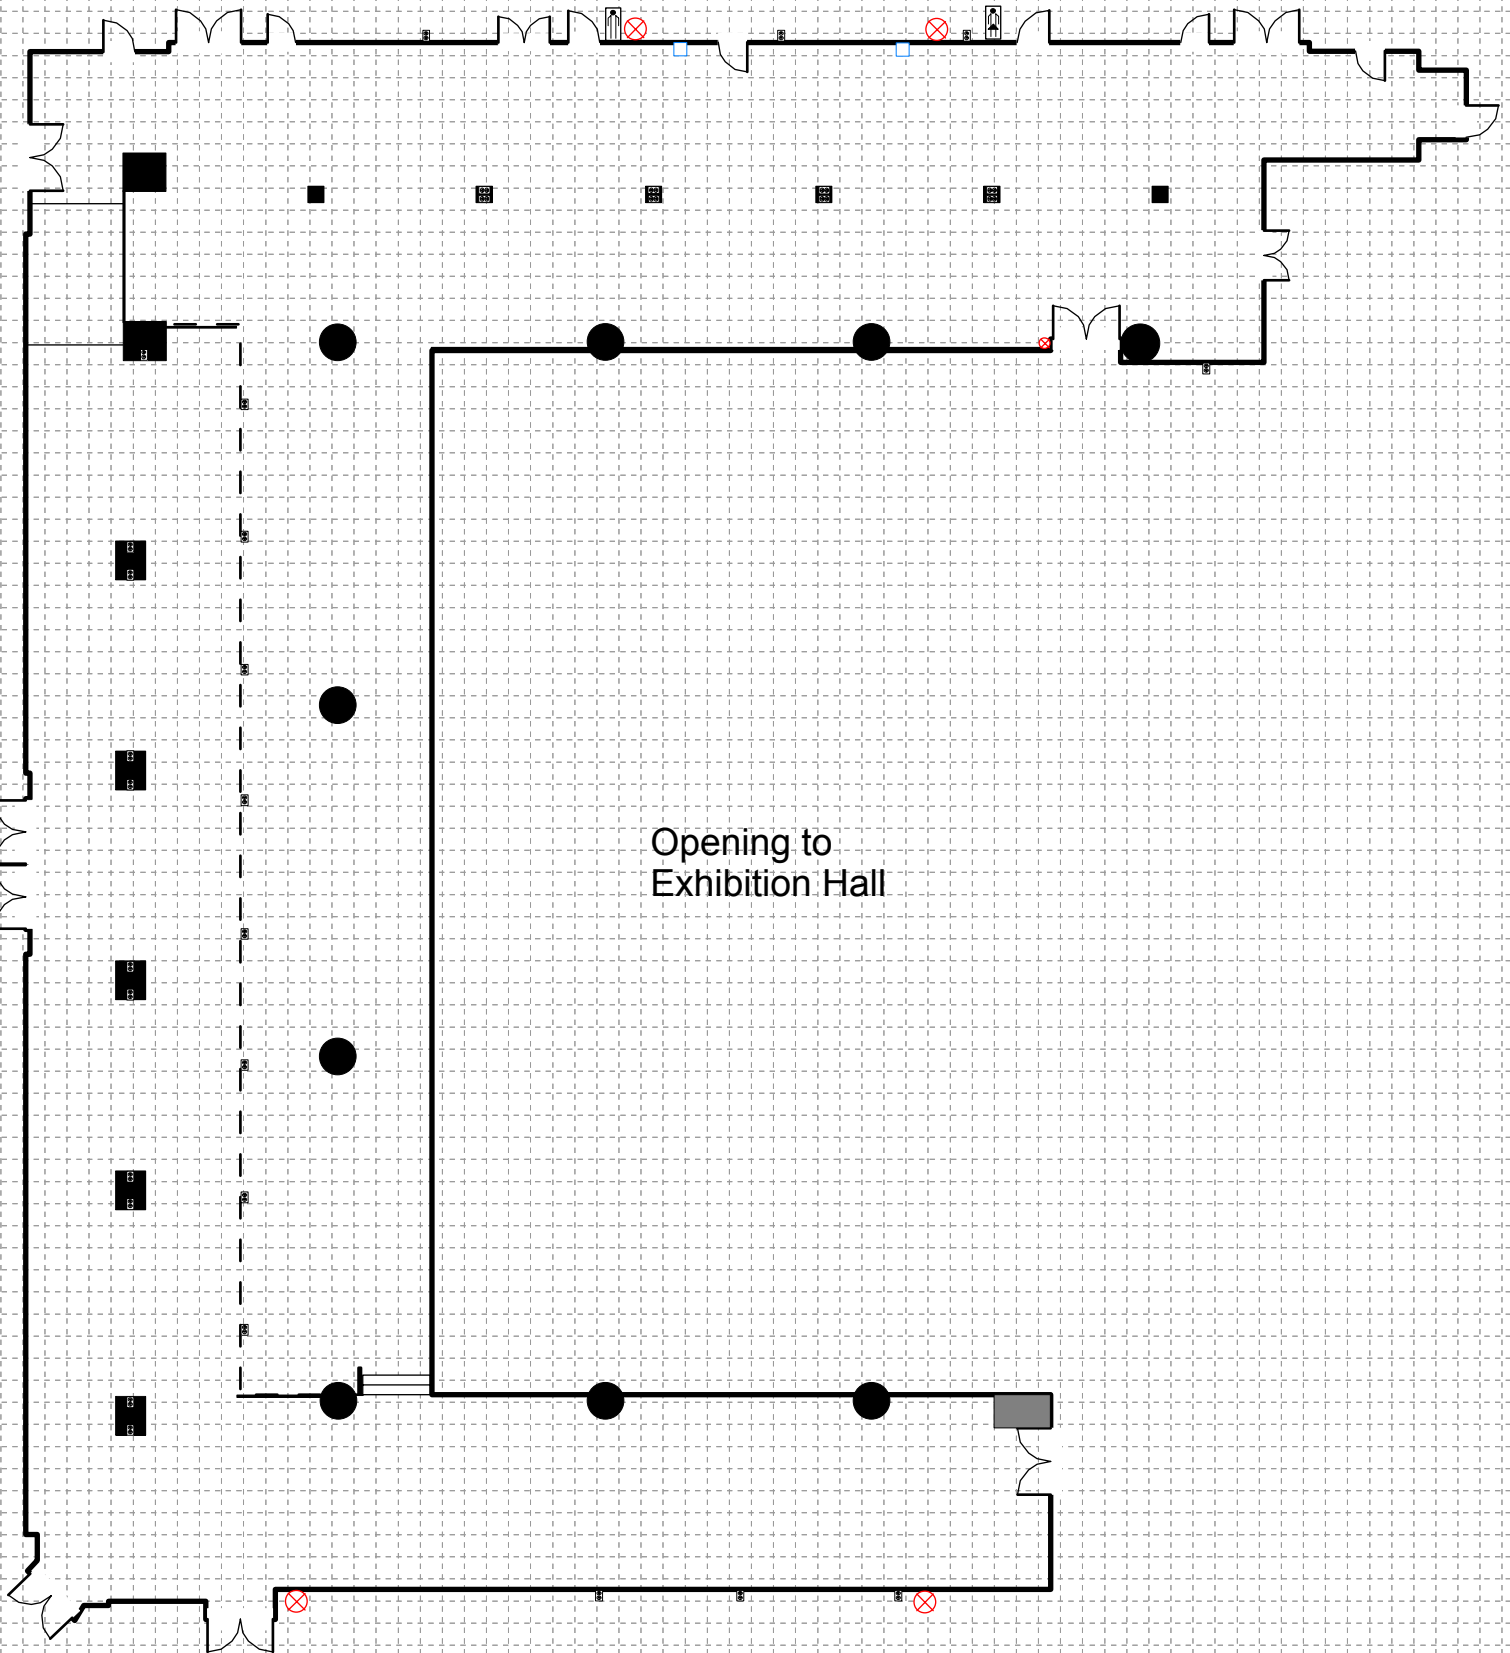

# ROBINSON CENTER

## Exhibition Hall Balcony

2' x 2' Grid