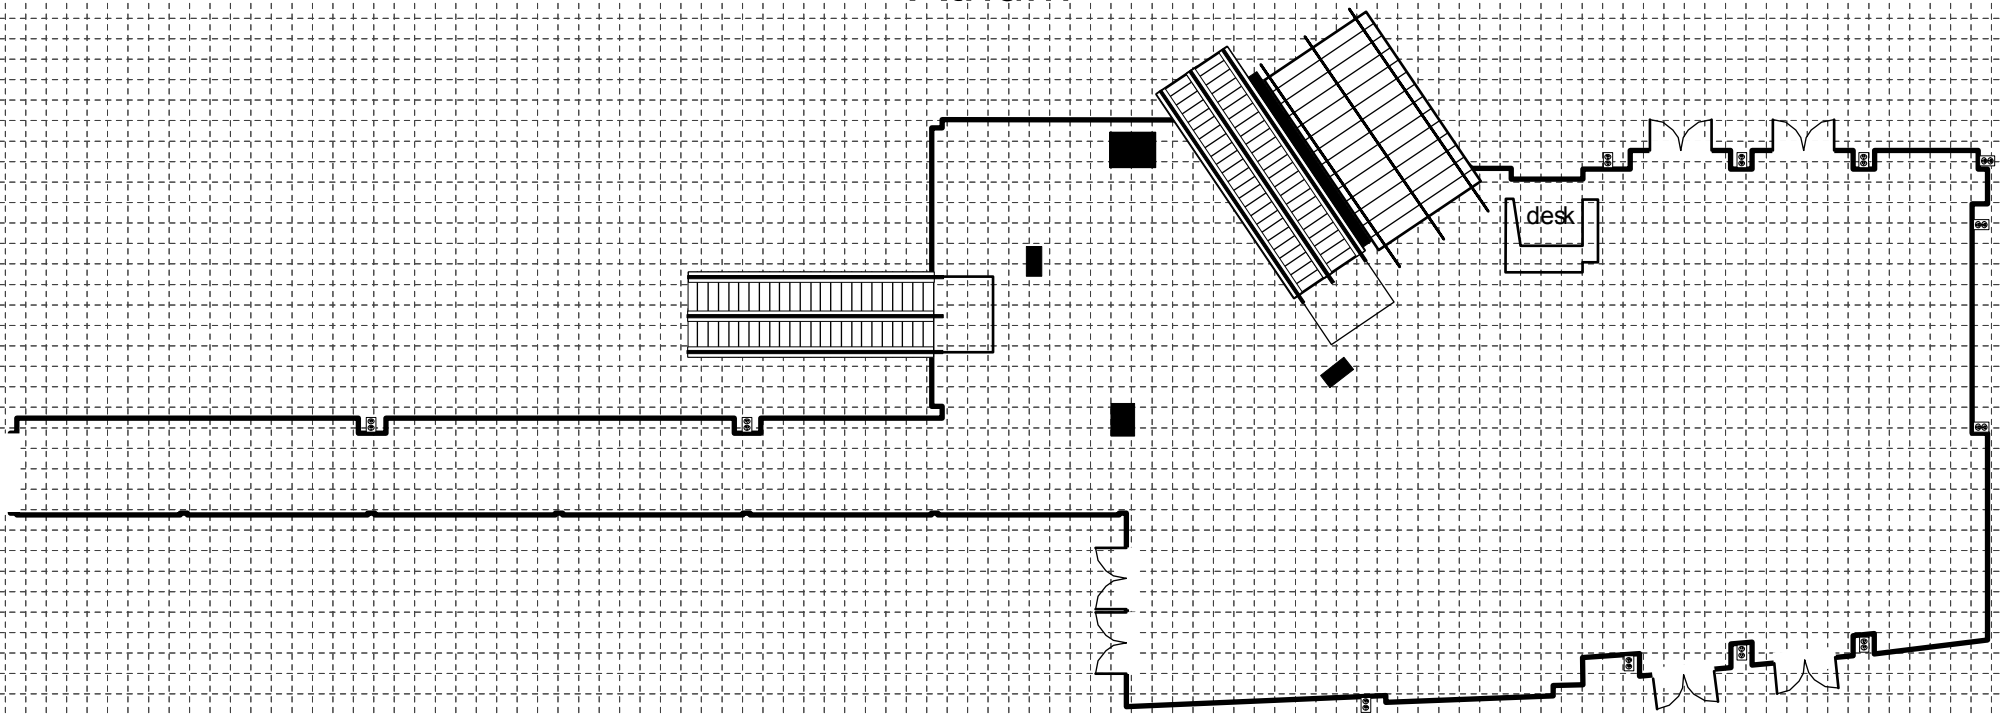

STATEHOUSE CONVENTION CENTER

Atrium

2' x 2' Grid