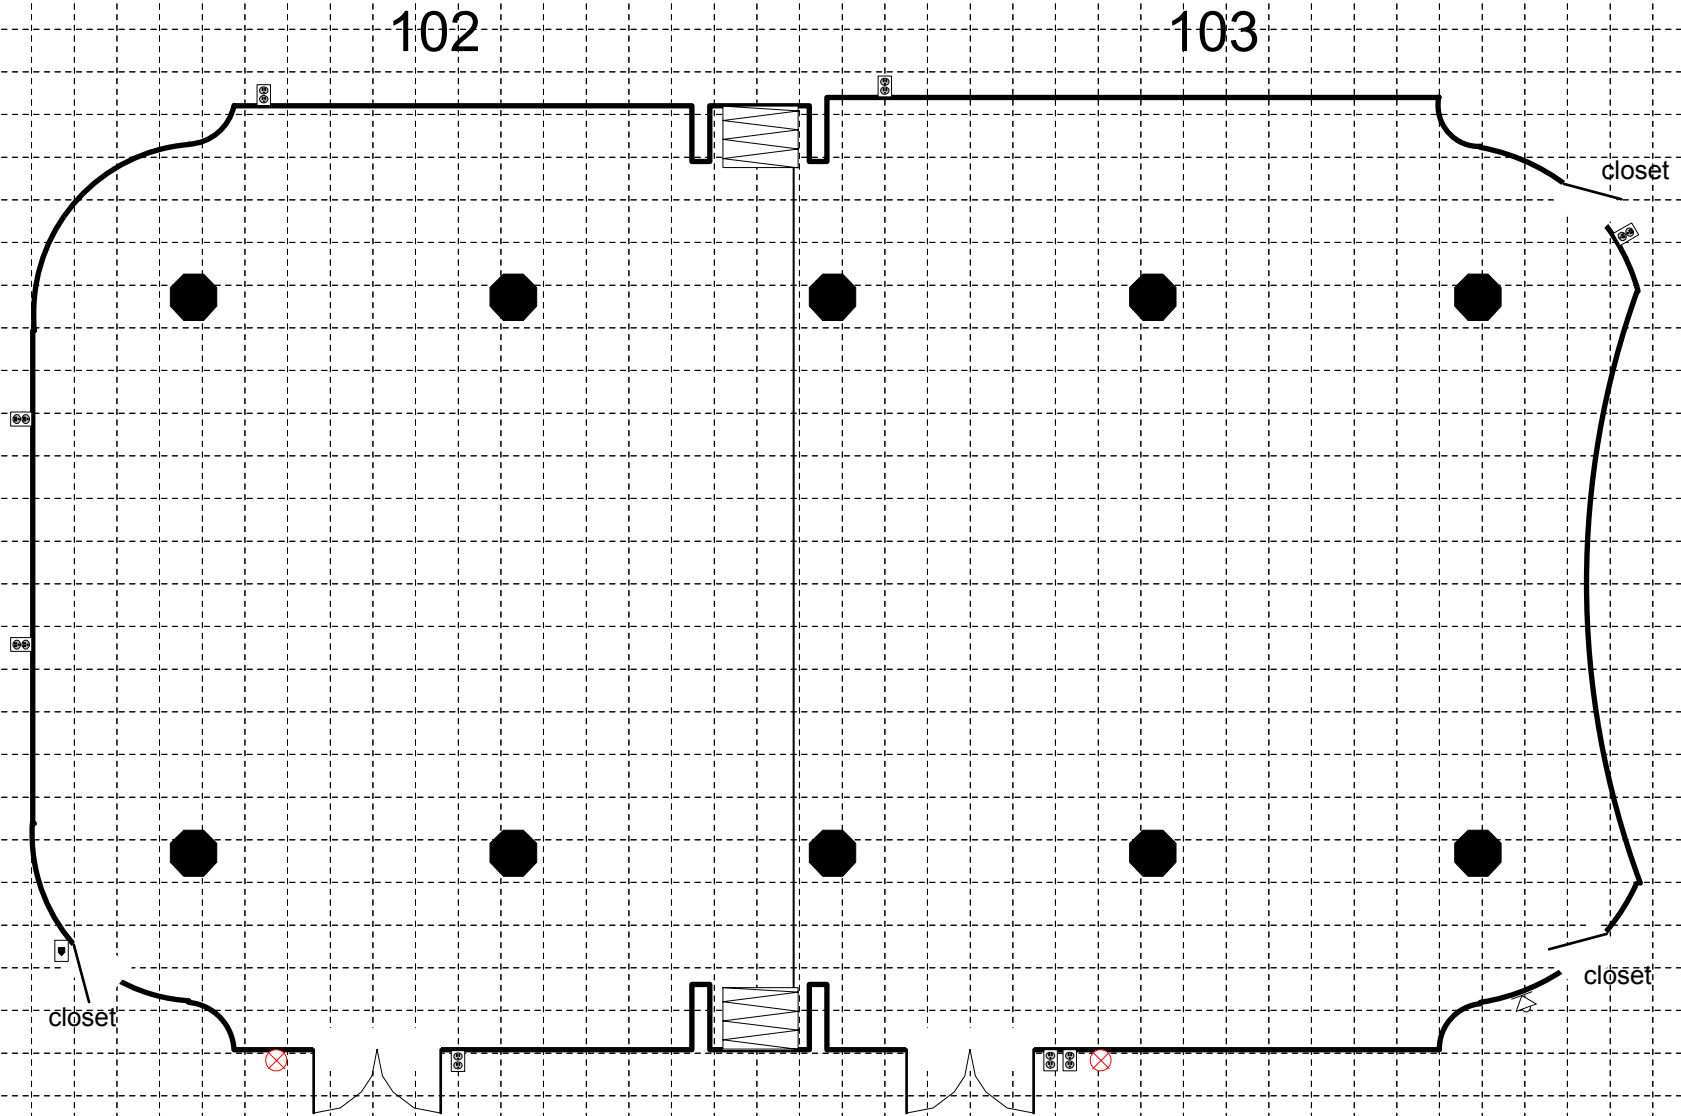

ROBINSON CENTER Meeting Rooms 102 & 103

2' x 2' Grid